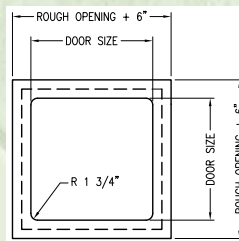

# FG Glass Fiber Reinforced Gypsum Ceiling Access Door

Karp's FG, glass fiber reinforced gypsum access door, is aesthetically pleasing as it is designed to blend seamlessly into a drywall ceiling. Once installed, the FG access door is concealed for a picture perfect appearance, with the necessary accessibility.

- Perfect for Retail
- A Great Commercial Solution
- Meets Design Needs for Hospitality

Drop-in Access Panel - Typ. Panel Elevations

Drop-in Access Panel - Side View (Single/Double stud installation)

Door Size		Ceiling Opening Size		Weight Per Door	
Inches	mm	Inches	mm	Lbs.	Kg.
12 x 12	305 x 305	18 x 18	457 x 457	9	4.09
18 x 18	457 x 457	24 x 24	610 x 610	11	5
24 x 24	610 x 610	30 x 30	762 x 762	16	7.27