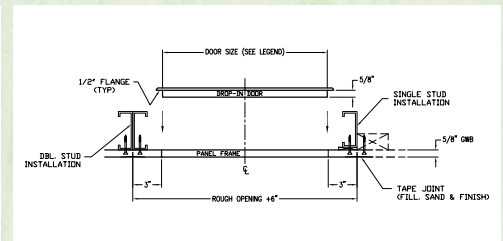

# FG Glass Fiber Reinforced Gypsum Ceiling Access Door

Karp's FG, glass fiber reinforced gypsum access door, is aesthetically pleasing as it is designed to blend seamlessly into a drywall ceiling. Once installed, the FG access door is concealed for a picture perfect appearance, with the necessary accessibility.

- Perfect for Retail
- A Great Commercial Solution
- Meets Design Needs for Hospitality

Drop-in Access Panel - Typ. Panel Elevations

Drop-in Access Panel - Side View (Single/Double stud installation)

Door Size		Ceiling Opening Size		Weight Per Door	
Inches	mm	Inches	mm	Lbs.	Kg.
12 x 12	305 x 305	18 x 18	457 x 457	9	4.09
18 x 18	457 x 457	24 x 24	610 x 610	11	5
24 x 24	610 x 610	30 x 30	762 x 762	16	7.27